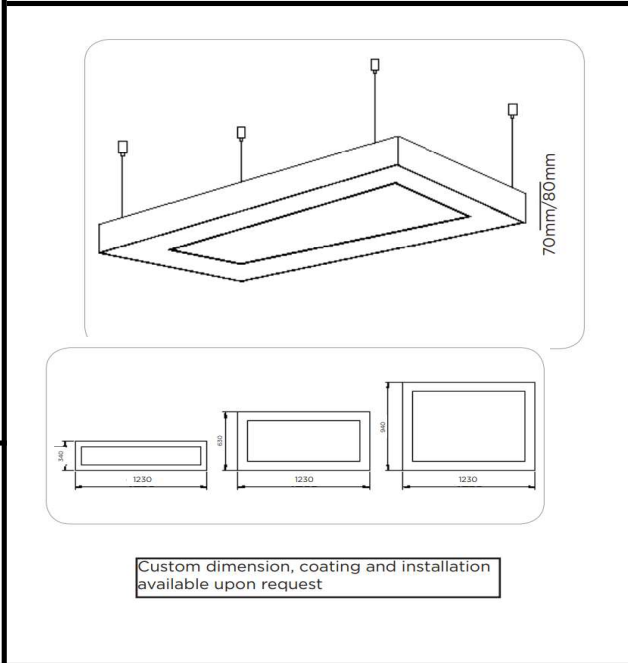

Dimension diagram

Remarks:-

Address: Plot #7 Saroorpur-Nangla Industrial Area,Ballabgarh-Sohna Road,Faridabad-121005
Email: info@sovitron.com